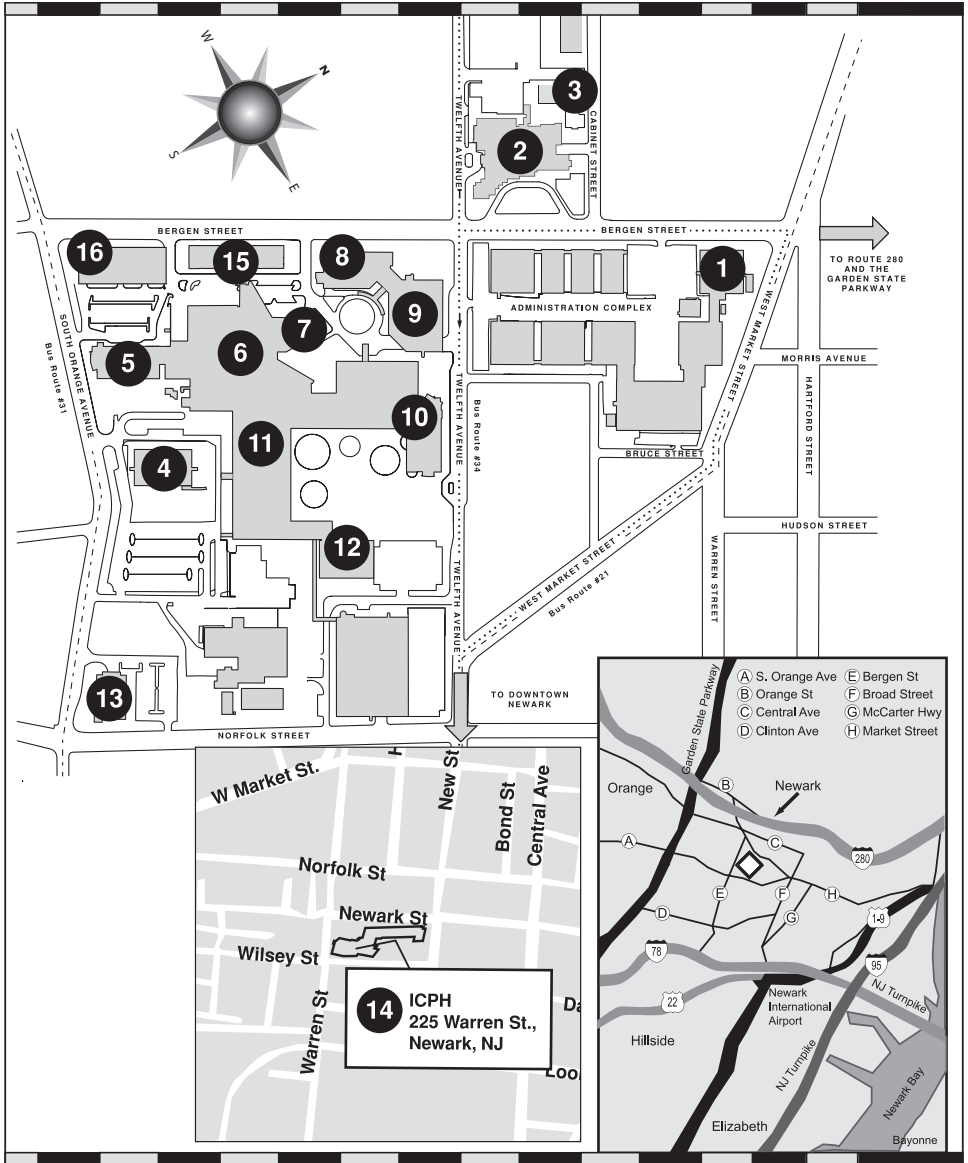

# Map of UMDNJ - Newark Campus

- 1 - (ADHC) Admin. Complex
- 2 - (SSB) Stanley S. Bergen Jr. Bldg.
- 3 - Kindercare
- 4 - Behavioral Health Sciences Bldg.  
University Behavioral Health Care
- 5 - New Jersey Cancer Center
- 6 - UMDNJ - University Hospital
- 7 - Stone Center
- 8 - (DOC) Doctors Office Center

- #21 Bus Route - - - - -
- #31 Bus Route - - - - -
- #34 Bus Route . . . . .

- 9 - DOC Parking Garage
- 10 - NJ Dental School
- 11 - (MSB) Medical Science Bldg.
- 12 - George H. Smith Library
- 13 - Institute of Forensic Sciences
- 14 - Int'l Center for Public health
- 15 - (ACC) Ambulatory Care Ctr.
- 16 - P2 Parking Deck